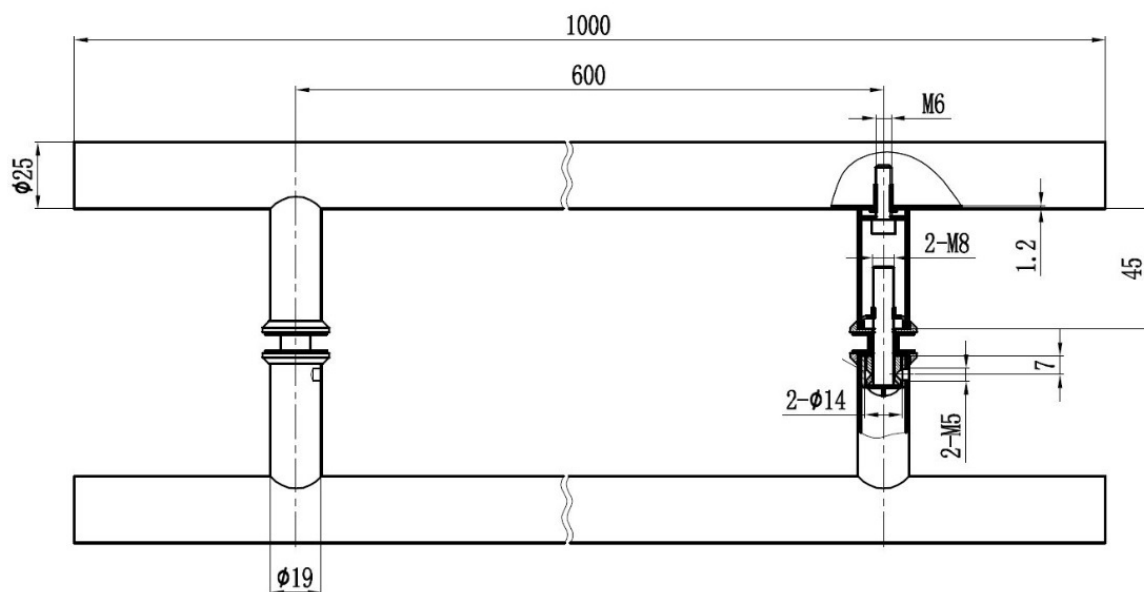

PRODUCT SHEET

Description:

Door Handle "Oder" SS304 Brushed, $\phi 25 \times 1000$ mm, cc 600mm, 8-12mm Glass Thickness, Bore: $\phi 12$ mm

Item number:

17.87.030-1

Units	Box	Carton	HS Code	Barcode
Pair	1	10	8302415000	 5704866445450